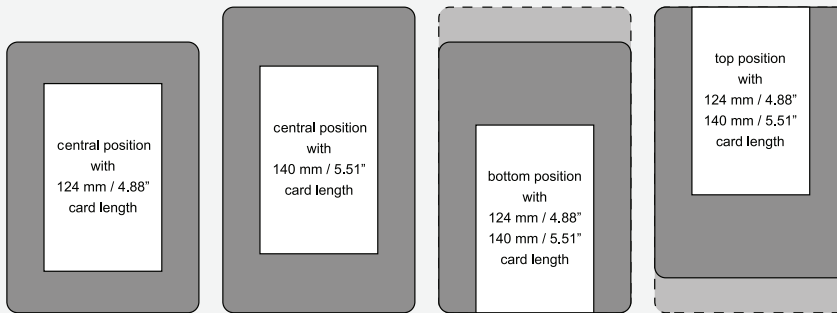

Robust and easy to use, the 2XL+ printer features a Plug & Play driver for Windows and Mac, standard USB, and a convenient display. The 2XL+ ID card printer can print up to **180 full cards per hour in color**, and up to **1,400 cards per hour in monochrome**.

The printer can personalize preprinted cards of 2 different sizes: 4.88" x 3.46" (124mm x 88mm) and 5.51" x 3.46" (140mm x 88mm). The maximum printable area is 86mm x 54mm.

RFID, NFC and UHF encoding modules are optional to help you produce secure access badges on demand. The 2XL+ ID card printer features a **2-year warranty**.

# TECHNICAL SPECIFICATIONS

- **Printing Technology:** Dye Sublimation/Thermal Transfer
- **Interface:** USB rev1.1 - compatible with USB 2.0
- **Ribbons:**  
YMCKO - 200 prints.  
Monochrome black ribbon (K) - 2,000 prints.  
White, blue, red, green, silver, and gold ribbons
- **Printing quality:** 300 dpi
- **Speed:**  
Up to 180 cards per hour (YMCKO)  
Up to 1,400 cards per hour (Monochrome)
- **Card formats:**  
4.88" x 3.46" (124mm x 88mm)  
5.51" x 3.46" (140mm x 88mm)
- **Card thickness:** 20mil - 40mil
- **Input hopper:** 100 cards (0.76mm / 30mil thickness)
- **Output hopper:** 50 cards (0.76mm / 30mil thickness)
- **Operating Systems:** Windows 10, 8 & 7 (32/64-bit), Windows 2000, XP, Vista, Mac OS 10.5-10.8
- **Dimensions** (without feeder and hopper): 7.79" W x 13.94" L x 8.03" H
- **Encoding Options:** RFID, UHF, NFC encoder modules
- **Further Options:** Ethernet Connectivity
- **Weight:** 11.4 lbs (options not included)
- **Warranty:** 2 years
- **Print positions:**

- Dimensions: 22" L x 22" W x 12" H
- Weight with printer and components: 25 lbs.